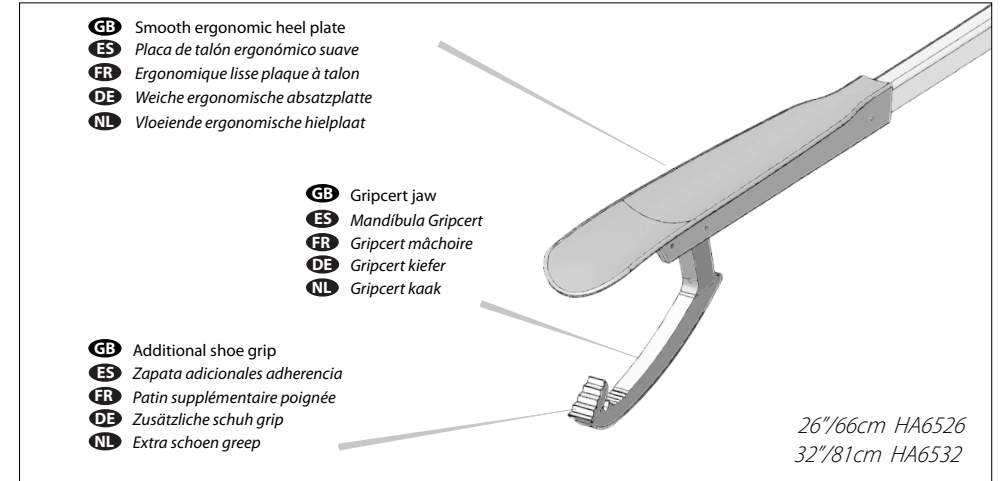

www.HHAdlEssentials.com