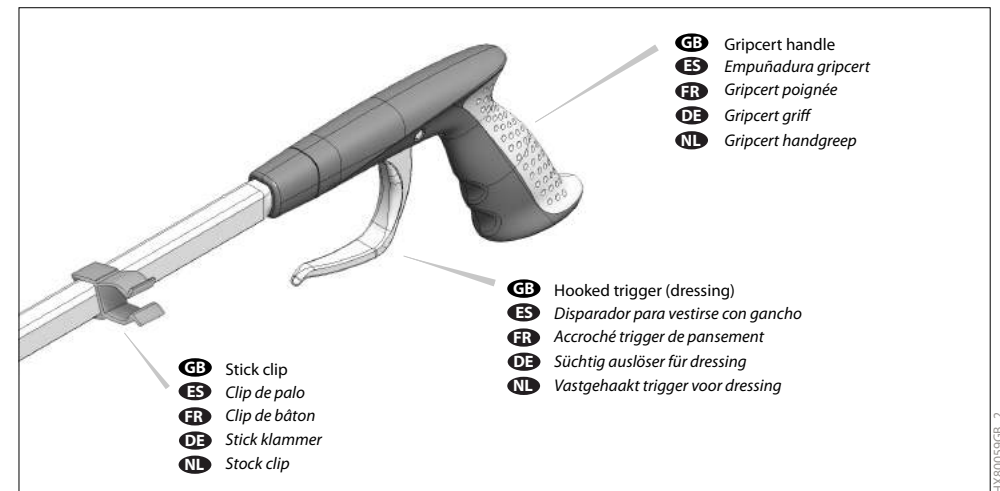

www.HHAdlEssentials.com